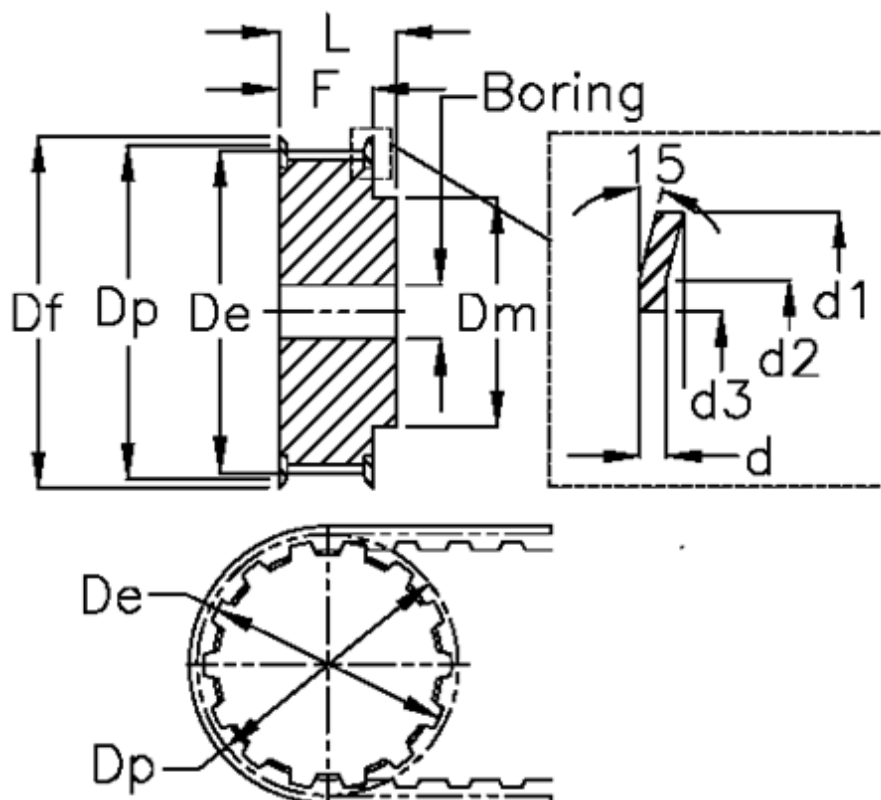

Article number: 60415136016

Description: Timing Belt Pulley 36 T5 16/2

Measures

Belt width = - 25 mm	Dp	= 25.06
d = 1	F	= 30
d1 = 32	Flange type	= F10
d2 = 27.5	L	= 36
d3 = 23	Pre-drilled	= 6
De = 24.6	Tooth number	= 16
Df = 32	Type	= T5
Dm = 18	Weight	= 0.05